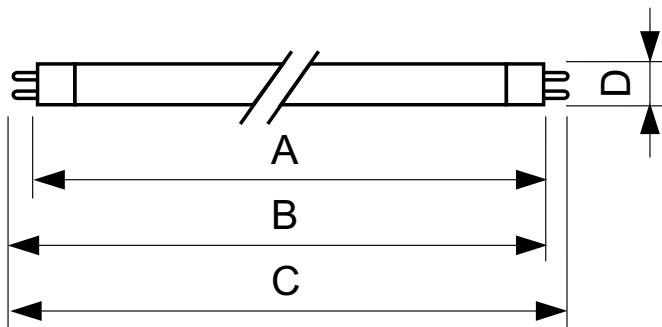

Product Data

Full product code	871150071011655
-------------------	-----------------

Order product name	MASTER TL5 HE 21W/865 SLV/40
EAN/UPC - Product	8711500710116
Order code	927926286555
Numerator - Quantity Per Pack	1
Numerator - Packs per outer box	40
Material Nr. (12NC)	927926286555
Net Weight (Piece)	79.200 g
ILCOS Code	FDH-21/65/1B-L/P-G5-16/850

Dimensional drawing

TL5 21W/865/GP HE

Product	D (max)	A (max)	B (max)	B (min)	C (max)
MASTER TL5 HE 21W/865 SLV/40	17 mm	849.0 mm	856.1 mm	853.7 mm	863.2 mm

Photometric data

Lightcolor /865

Lightcolor /865