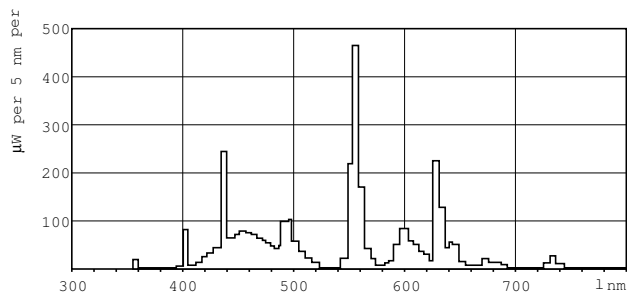

Dimensional drawing

TL5 21W/865/GP HE

Product	D (max)	A (max)	B (max)	B (min)	C (max)
MASTER TL5 HE 21W/865 SLV/40	17 mm	849.0 mm	856.1 mm	853.7 mm	863.2 mm

Photometric data

Lightcolor /865

Lightcolor /865