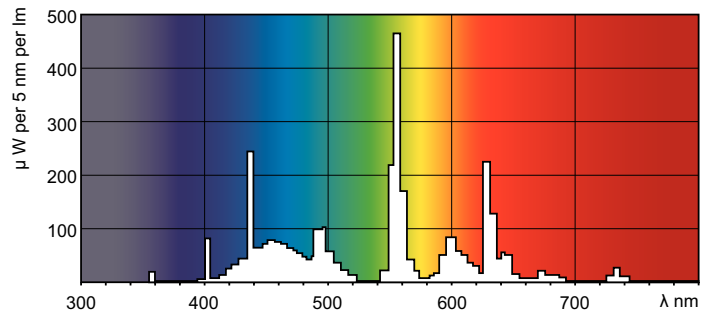

Product data

General Information		Color Rendering Index (Max)	
Cap-Base	G5 [G5]	Color Rendering Index (Min)	80
Life to 50% Failures Preheat (Nom)	24000 h	Color Rendering Index (Nom)	82
Features	na [Not Applicable]	LLMF 2000 h Rated	96 %
System Description	High Efficiency	LLMF 4000 h Rated	95 %
LSF Preheat 2000 h Rated	99 %	LLMF 6000 h Rated	94 %
LSF Preheat 4000 h Rated	99 %	LLMF 8000 h Rated	93 %
LSF Preheat 6000 h Rated	99 %	LLMF 12000 h Rated	92 %
LSF Preheat 8000 h Rated	99 %	LLMF 16000 h Rated	91 %
LSF Preheat 16000 h Rated	97 %	LLMF 20000 h Rated	90 %
LSF Preheat 20000 h Rated	84 %		
Light Technical		Operating and Electrical	
Color Code	865 [CCT of 6500K]	Power (Rated) (Nom)	20.6 W
Luminous Flux (Nom)	1950 lm	Lamp Current (Nom)	0.165 A
Luminous Flux (Rated) (Nom)	1725 lm		
Color Designation	Cool Daylight	Temperature	
Luminous Efficacy (@ Max Lumen, Rated) (Nom)	94 lm/W	Design Temperature (Nom)	35 °C
Correlated Color Temperature (Nom)	6500 K		
Luminous Efficacy (Rated) (Nom)	84 lm/W		

Dimensional drawing

TL5 21W/865/GP HE

Product	D (max)	A (max)	B (max)	B (min)	C (max)
MASTER TL5 HE 21W/865 SLV/40	17 mm	849.0 mm	856.1 mm	853.7 mm	863.2 mm

Photometric data

Lightcolor /865

Lightcolor /865