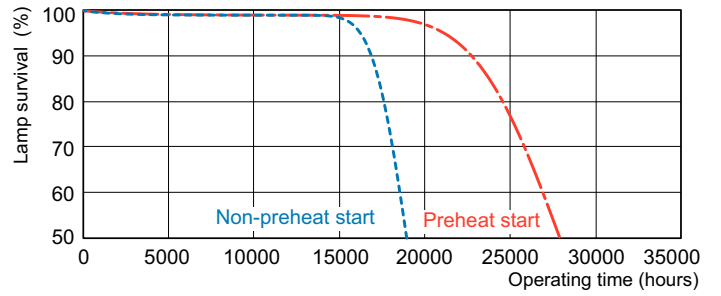

MASTER TL5 High Efficiency

Lifetime

MASTER TL5 HE Life Expectancy 3 h cycle

MASTER TL5 HE Life Expectancy 12 h cycle

MASTER TL5 HE Lumen Maintenance 3 h + 12 h cycle