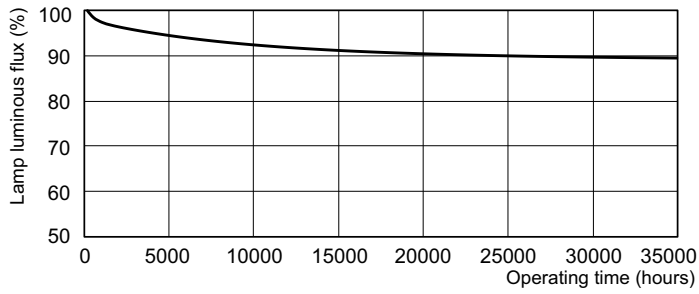

Dimensional drawing

TL5 21W/865/GP HE

Product	D (max)	A (max)	B (max)	B (min)	C (max)
MASTER TL5 HE 21W/865 SLV/40	17 mm	849.0 mm	856.1 mm	853.7 mm	863.2 mm

Photometric data

Lightcolor /865

Lightcolor /865

MASTER TL5 High Efficiency

Lifetime

MASTER TL5 HE Life Expectancy 3 h cycle

MASTER TL5 HE Life Expectancy 12 h cycle

MASTER TL5 HE Lumen Maintenance 3 h + 12 h cycle